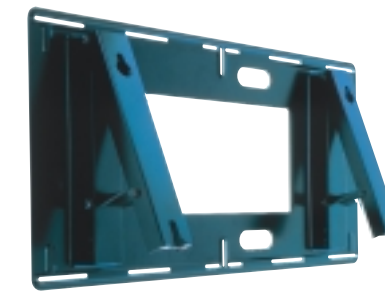

Multiple Inputs

- Devices from DVD and VCR through to camcorders and PC's can be directly connected to the plasma panel for a multitude of applications.

Wide Angle Vision

- Wide Angle Vision means a clear picture at up to 160°.
- Reduced flickering ensures the ultimate in comfortable viewing.

Additional Accessories Range

- Wall mounts, pedestals and speakers can be added for increased versatility.

42/50WP16

Wall Mounting Brackets

Fixed Bracket - PWB501
930 x 490 x 20mm (w x h x d)

Angled Bracket - PWB502
930 x 490 x 55mm (w x h x d)